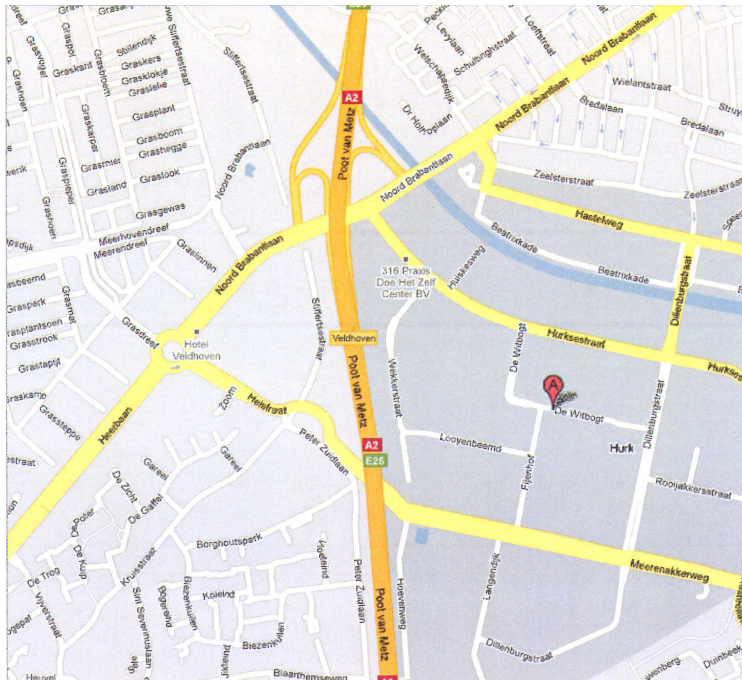

### By car

From highway A2\N2 arriving from **Tilburg; 's-Hertogenbosch of Nijmegen:**

- Take exit Veldhoven, industrial area de Hurk
- At traffic lights turn left (Noord Brabantlaan)
- At traffic lights turn right (Hurksestraat)
- Take the second street to the right (De Witbogt)
- You will find the sign MECAL at your right hand, turn right and park your car at the parking next to the entrance

From highway A2\N2 arriving from **Maastricht:**

- Take exit Veldhoven, industrial area de Hurk
- At traffic lights turn right (Noord Brabantlaan)
- At traffic lights turn left (Hurksestraat)
- Take the second street to the right (De Witbogt)
- You will find the sign MECAL at your right hand, turn right and park your car at the parking next to the entrance

### By bus

From Eindhoven Station

- Leave platform and turn right, walk towards the bus station
- Take bus nr. 16 "Veldhoven De Kelen"
- Exit at "Rooijakkerstraat"
- Follow this road
- Turn left onto "De Witbogt"
- You will find the sign MECAL at your left hand

<[http://maps.google.nl/maps?f=q&source=s\\_q&hl=nl&geocode=&q=eindhoven,+witbogt+17&sll=52.469397,5.509644&sspn=4.678747,9.832764&ie=UTF8&hq=&hnear=De+Witbogt+17,+5652+Eindhoven,+Noord-Brabant&ll=51.431859,5.434799&spn=0.018702,0.038409&z=15](http://maps.google.nl/maps?f=q&source=s_q&hl=nl&geocode=&q=eindhoven,+witbogt+17&sll=52.469397,5.509644&sspn=4.678747,9.832764&ie=UTF8&hq=&hnear=De+Witbogt+17,+5652+Eindhoven,+Noord-Brabant&ll=51.431859,5.434799&spn=0.018702,0.038409&z=15)>